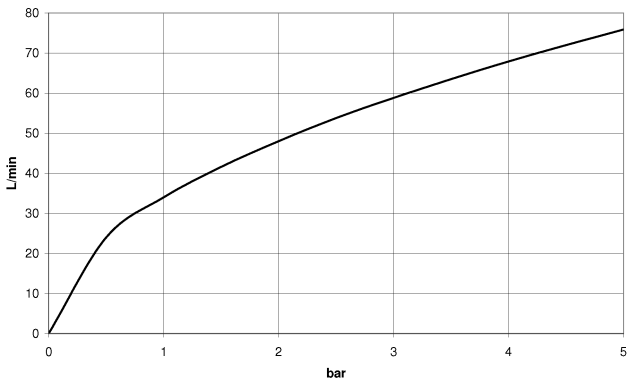

28 450 370

- 1/2" shower outlet
  - rosette Ø 60 mm
  - 1/2" connection
- Intrinsic protection against back flow.**

Intrinsic protection against back flow.

	Chrome	28 450 370-00
	Chrome	28 450 370-00 0010
	Brushed Platinum	28 450 370-06
	Brushed Platinum	28 450 370-06 0010
	Platinum	28 450 370-08
	Platinum	28 450 370-08 0010
	Durabass (23kt Gold)	28 450 370-09
	Durabass (23kt Gold)	28 450 370-09 0010
	Brushed Durabass (23kt Gold)	28 450 370-28
	Brushed Durabass (23kt Gold)	28 450 370-28 0010
	Brushed Dark Platinum	28 450 370-99
	Brushed Dark Platinum	28 450 370-99 0010

**Required miscellaneous**

**Concealed adapter -**

35 080 970-90  
0010

28 450 370

Flow rate chart

Certificates

Belgaqua\_21-381-  
27\_7.

28 450 370