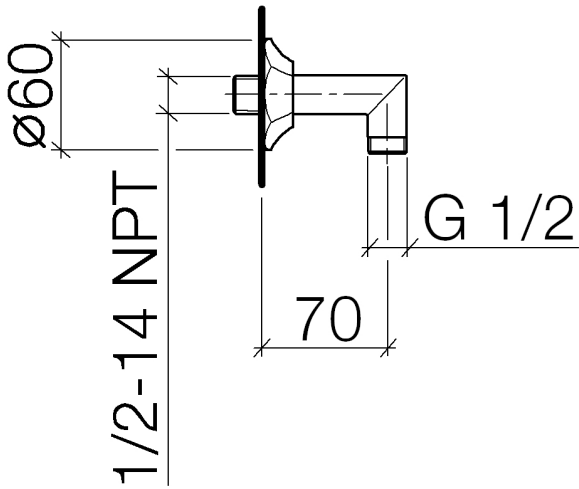

28 450 370

- 1/2" shower outlet
  - rosette Ø 60 mm
  - 1/2" connection
- Intrinsic protection against back flow.**

Intrinsic protection against back flow.

	Chrome	28 450 370-00
	Chrome	28 450 370-00 0010
	Brushed Platinum	28 450 370-06
	Brushed Platinum	28 450 370-06 0010
	Platinum	28 450 370-08
	Platinum	28 450 370-08 0010
	Durabass (23kt Gold)	28 450 370-09
	Durabass (23kt Gold)	28 450 370-09 0010
	Brushed Durabass (23kt Gold)	28 450 370-28
	Brushed Durabass (23kt Gold)	28 450 370-28 0010
	Brushed Dark Platinum	28 450 370-99
	Brushed Dark Platinum	28 450 370-99 0010

**Required miscellaneous**

**Concealed adapter -**

35 080 970-90  
0010

28 450 370

Flow rate chart

Certificates

Belgaqua\_21-381-  
27\_7.

28 450 370

### Spare parts list

No.	Item Number	Name	Quantity used	Delivery time
1	09 27 37 003-00	rosette	1	10
2	90 14 10 026 00 90	seal	1	2
3	09 11 03 021-00	connection	1	10
4	90 23 01 040 00 90	back-flow preventer	1	2