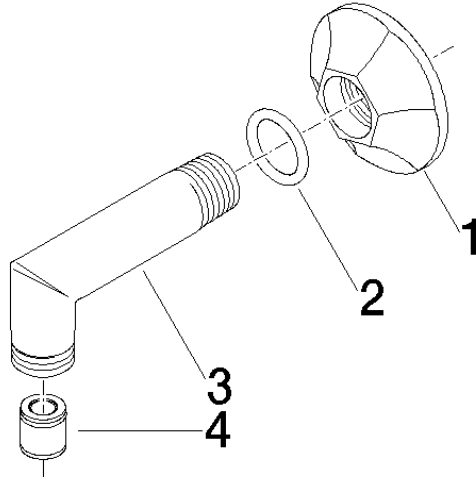

28 450 370

- 1/2" shower outlet
  - rosette Ø 60 mm
  - 1/2" connection
- Intrinsic protection against back flow.**

Intrinsic protection against back flow.

	Chrome	28 450 370-00
	Chrome	28 450 370-00 0010
	Brushed Platinum	28 450 370-06
	Brushed Platinum	28 450 370-06 0010
	Platinum	28 450 370-08
	Platinum	28 450 370-08 0010
	Durabass (23kt Gold)	28 450 370-09
	Durabass (23kt Gold)	28 450 370-09 0010
	Brushed Durabass (23kt Gold)	28 450 370-28
	Brushed Durabass (23kt Gold)	28 450 370-28 0010
	Brushed Dark Platinum	28 450 370-99
	Brushed Dark Platinum	28 450 370-99 0010

**Required miscellaneous**

**Concealed adapter -**

35 080 970-90  
0010

28 450 370

Flow rate chart

Certificates

Belgaqua\_21-381-  
27\_7.

28 450 370

### Spare parts list

No.	Item Number	Name	Quantity used	Delivery time
1	09 27 37 003-00	rosette	1	10
2	90 14 10 026 00 90	seal	1	2
3	09 11 03 021-00	connection	1	10
4	90 23 01 040 00 90	back-flow preventer	1	2